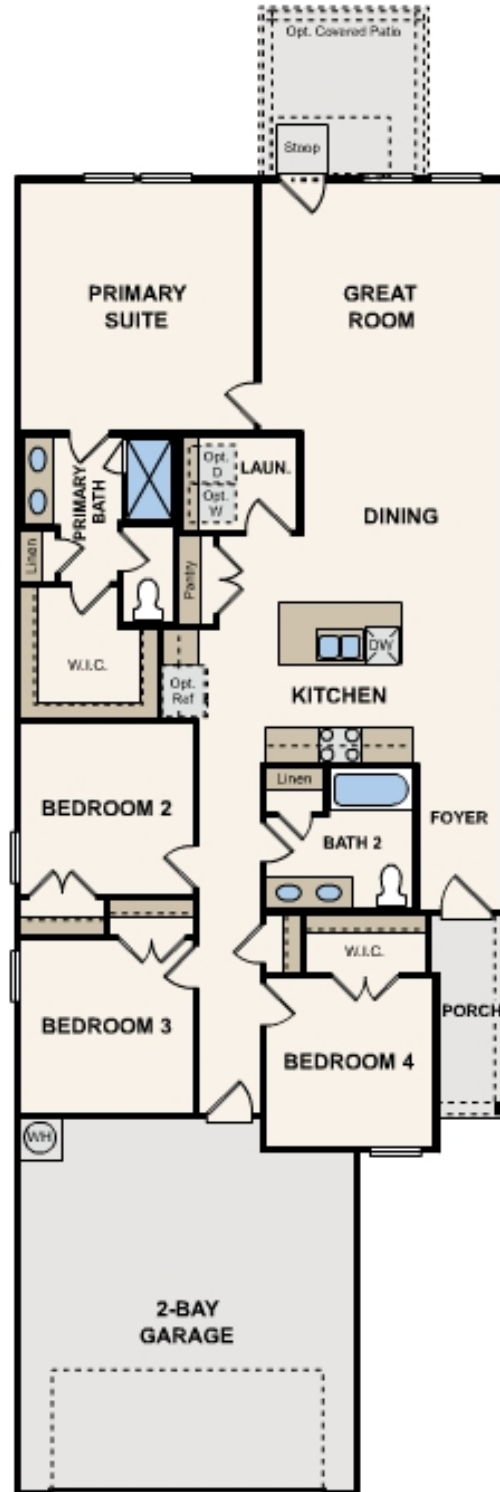

APPLEWHITE MEADOWS

ISABELLA

APPROX. 1,587 SQ. FT. | 1-STORY | 4 BEDROOMS | 2 BATHROOMS | 2-BAY GARAGE

ELEVATION A

ELEVATION B

ELEVATION C

Prices, plans, and terms are effective on the date of publication and subject to change without notice. Square footage/acreage shown is only an estimate and actual square footage/acreage will differ. Buyer should rely on his or her own evaluation of usable area. Depictions of homes or other features are artist conceptions. Hardscape, landscape, and other items shown may be decorator suggestions that are not included in the purchase price and availability may vary.
©2024 Century Communities, Inc. Rev. 06/26/2023

ISABELLA

APPROX. 1,587 SQ. FT. | 1-STORY | 4 BEDROOMS | 2 BATHROOMS | 2-BAY GARAGE

Prices, plans, and terms are effective on the date of publication and subject to change without notice. Square footage/acreage shown is only an estimate and actual square footage/acreage will differ. Buyer should rely on his or her own evaluation of usable area. Depictions of homes or other features are artist conceptions. Hardscape, landscape, and other items shown may be decorator suggestions that are not included in the purchase price and availability may vary.
©2024 Century Communities, Inc. Rev. 06/26/24